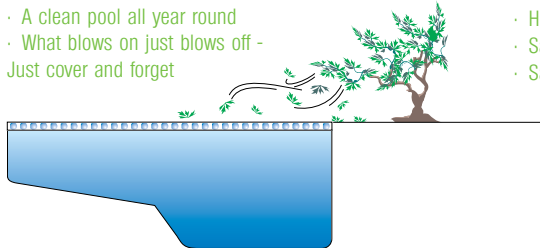

Saves Cleaning

- A clean pool all year round
- What blows on just blows off - Just cover and forget

Saves Cleaning

- Helps stop evaporation
- Saves chemicals too! (Up to 50%)
- Saves precious water - (Up to 10,000 litres per month)