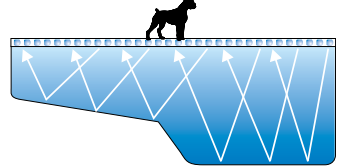

EASY TO USE

Whether your choice is to use your Elite Super Mesh™ cover all year round or for just winter, the cover is very easy to remove & replace.

Simply slack off the clip (much like a belt buckle) and remove the stainless steel pin, that's approximately 3-5 minutes on an average pool to remove completely. Covers can also be put onto our stationary or mobile rollers for even easier use, and all covers come with a storage bag

For peace of mind and lots of free time it's the Elite Super Mesh™ Cover

Custom made to neatly fit your pool

Flush mounted anchors

Your Elite cover system is virtually invisible when removed, only leaving a hole the size of a drinking straw in the pool surround - so no stubbed toes or unsightly fasteners with Elite quality covers.

Saves Lives

- Save a life - has the strength to support the weight of a small child or pet in an emergency

Saves Cleaning

- A clean pool all year round
- What blows on just blows off - Just cover and forget